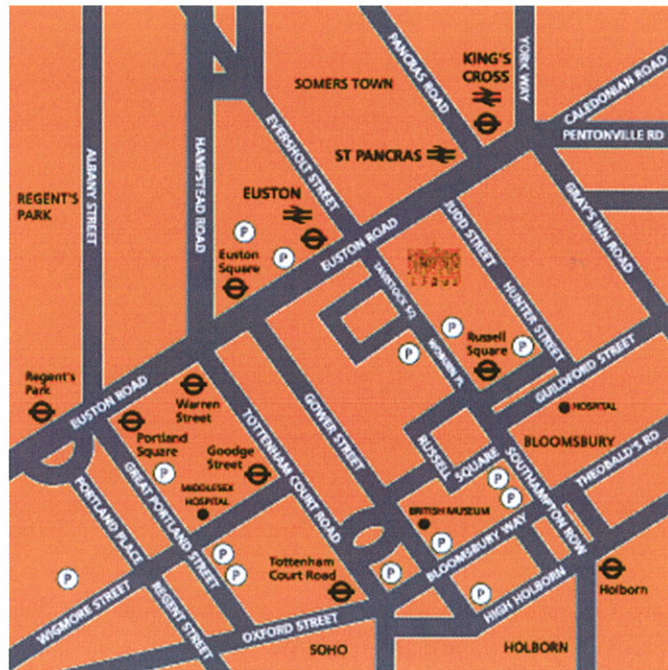

BMA House

Tavistock Square
London

WC1H 9JP

BMA House has excellent transport connections

By tube, Euston (Northern and Victoria lines), Russell Square (Piccadilly line), Euston Square (Circle, Metropolitan and Hammersmith & City lines) are only a few minutes walk away.

By train, Euston, King's Cross/St Pancras and Marylebone stations are close by.

By car, there is easy access from the M1 and M40 motorways. Limited car parking is available at BMA House with advance warning. An NCP car park is a few minutes walk away.