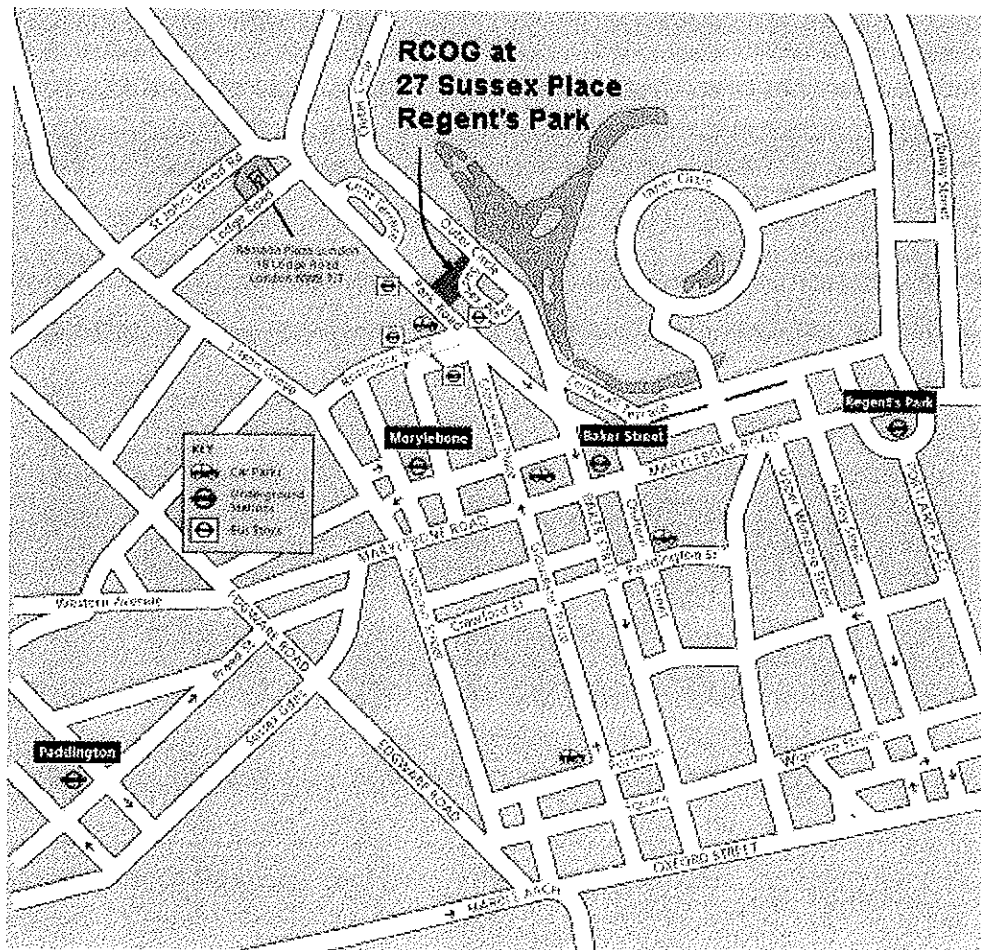

Location

The RCOG Conference Centre is situated in a superb location overlooking Regent's Park in the heart of the capital. This convenient and attractive central London location is only minutes from Oxford Street and the West End shops, restaurants and theatres. The venue has excellent access to national and international travel links and is easily accessible by public transport.

By Train: Marylebone mainline rail station is only a ten-minute walk away and Paddington, Euston, King's Cross and St Pancras are also close by.

By Tube: The nearest Underground station is Baker Street (served by the Hammersmith & City, Bakerloo, Circle, Jubilee and Metropolitan lines).

For details of accommodation nearby, please [click here](#).

Location

The RCOG Conference Centre is situated in a superb location overlooking Regent's Park in the heart of the capital. This convenient and attractive central London location is only minutes from Oxford Street and the West End shops, restaurants and theatres. The venue has excellent access to national and international travel links and is easily accessible by public transport.