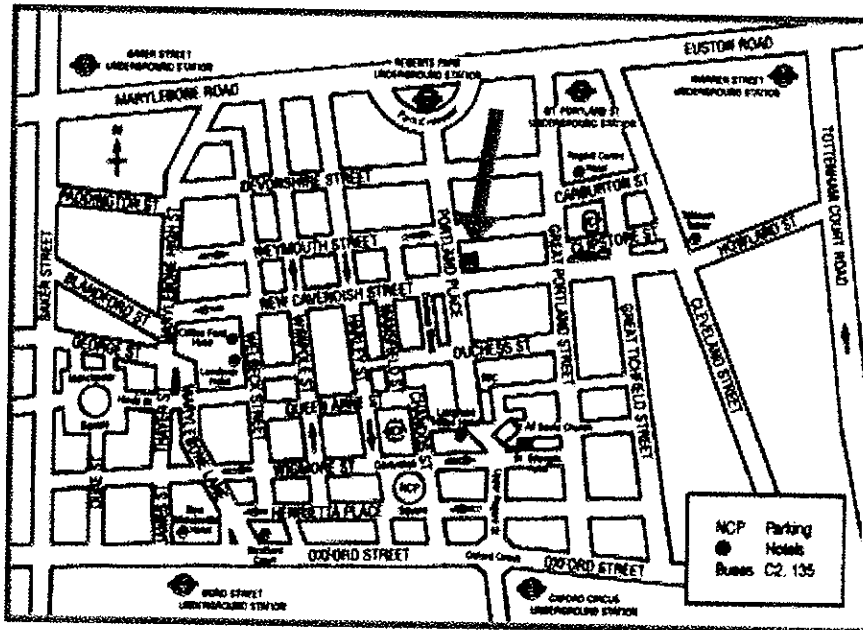

**The Royal College of Radiologists
38 Portland Place
London
W1B 1JQ**

The Royal College of Radiologists

We are located in the heart of London less than 10 minutes walk from five tube stations:

Oxford Circus	Bakerloo Line, Victoria Line, Central Line
Great Portland Street	Bakerloo Line, District Line, Hammersmith & City Line
Regent's Park	Bakerloo Line
Warren Street	Northern Line, Victoria Line
Goodge Street	Northern Line

The Mainline Stations of Paddington, Kings Cross and Euston are also within easy reach of Portland Place

Telephone 020 7636 4432
Fax 020 7323 3100
www.rcr.ac.uk

**The Royal College of Radiologists
38 Portland Place
London
W1B 1JQ**

The Royal College of Radiologists

We are located in the heart of London less than 10 minutes walk from five tube stations:

Oxford Circus	Bakerloo Line, Victoria Line, Central Line
Great Portland Street	Bakerloo Line, District Line, Hammersmith & City Line
Regent's Park	Bakerloo Line
Warren Street	Northern Line, Victoria Line
Goodge Street	Northern Line