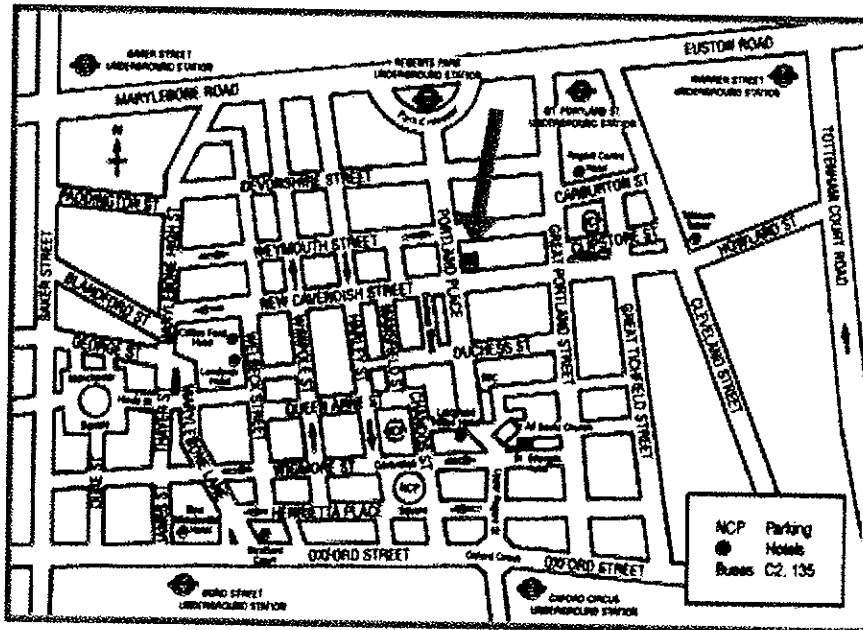

**The Royal College of Radiologists
38 Portland Place
London
W1B 1JQ**

The Royal College of Radiologists

We are located in the heart of London less than 10 minutes walk from five tube stations:

Oxford Circus	Bakerloo Line, Victoria Line, Central Line
Great Portland Street	Bakerloo Line, District Line, Hammersmith & City Line
Regent's Park	Bakerloo Line
Warren Street	Northern Line, Victoria Line
Goodge Street	Northern Line

The Mainline Stations of Paddington, Kings Cross and Euston are also within easy reach of Portland Place

Telephone 020 7636 4432
Fax 020 7323 3100
www.rcr.ac.uk

**The Royal College of Radiologists
38 Portland Place
London
W1B 1JQ**

The Royal College of Radiologists

We are located in the heart of London less than 10 minutes walk from five tube stations:

Oxford Circus	Bakerloo Line, Victoria Line, Central Line
Great Portland Street	Bakerloo Line, District Line, Hammersmith & City Line
Regent's Park	Bakerloo Line
Warren Street	Northern Line, Victoria Line
Goodge Street	Northern Line