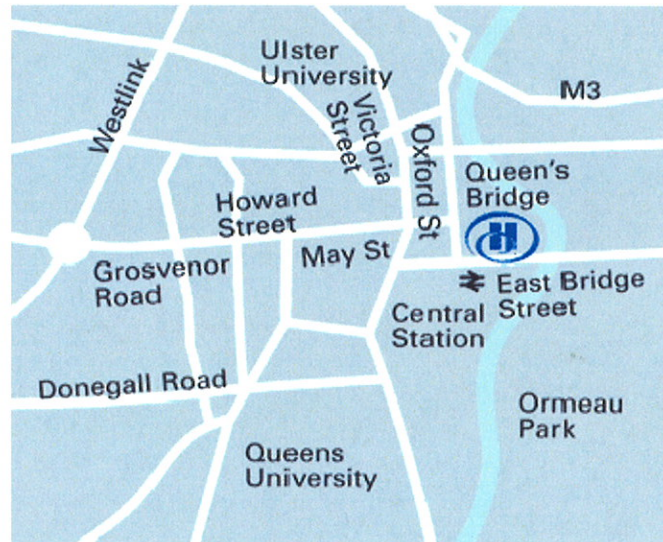

The Hilton, Belfast

**4 Lanyon Place
Belfast
BT1 3LP**

Location

The Hilton Belfast hotel is located on the banks of the River Lagan, next to the Waterfront Hall. The hotel is a 15-minute drive from George Best Belfast City Airport and a 5-minute walk from Belfast city centre

For further information and directions visit

www.hilton.co.uk/belfast